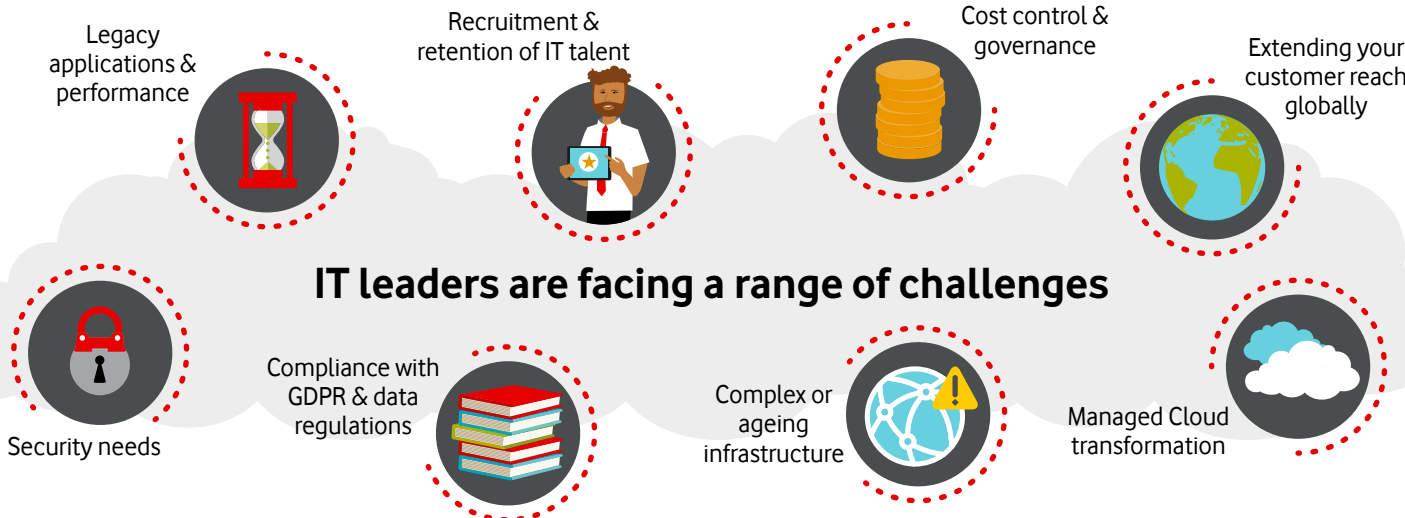

Tailor-made infrastructure

One size doesn't always fit all

IT leaders are facing a range of challenges

While there are plenty of cloud solutions on the market that are easy to use, they might not offer the infrastructure, security or efficiency that your business and applications really need.

Build a hassle-free and modular infrastructure to suit your needs

At Vodafone we can quickly build you a tailored, modular solution, with building blocks of dedicated and shared infrastructure to make even the complex really simple.

With a fully managed support model you'll have an extended team, taking away the hassle for your business, while you control your cost model.

We'll manage your complexity end-to-end: Design → Migration → In-life