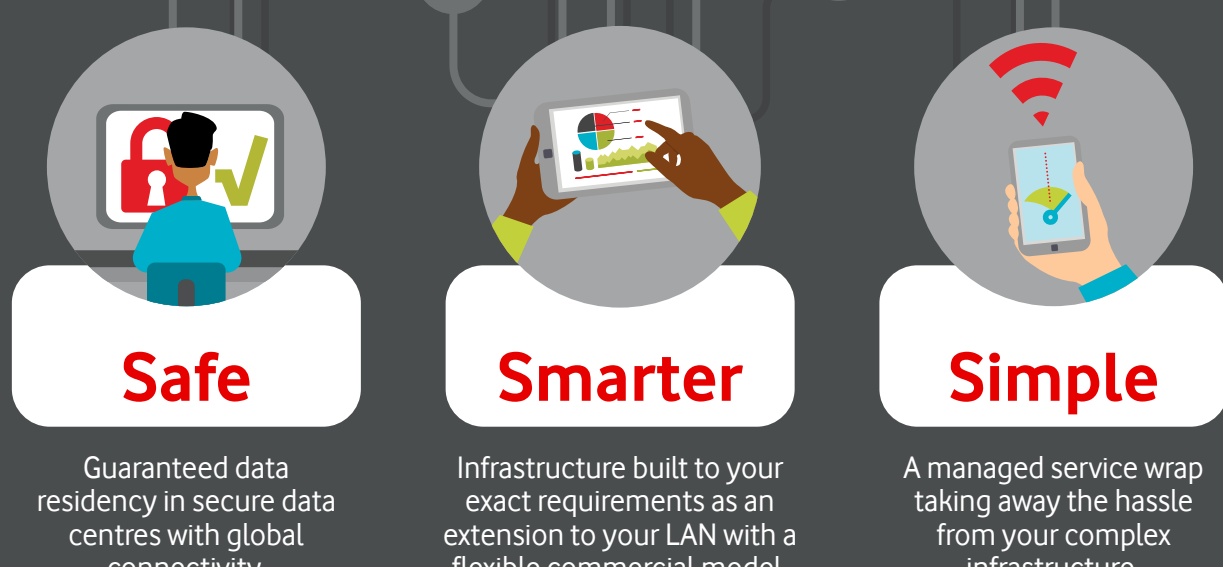

Build an IT infrastructure tailor-made for your business journey

Safe

Guaranteed data residency in secure data centres with global connectivity.

Smarter

Infrastructure built to your exact requirements as an extension to your LAN with a flexible commercial model.

Simple

A managed service wrap taking away the hassle from your complex infrastructure.

Contact us now

Speak to your account manager to understand how Vodafone can build the right solution for you or e-mail us at cloud.hosting@vodafone.com

www.vodafone.com/cloud