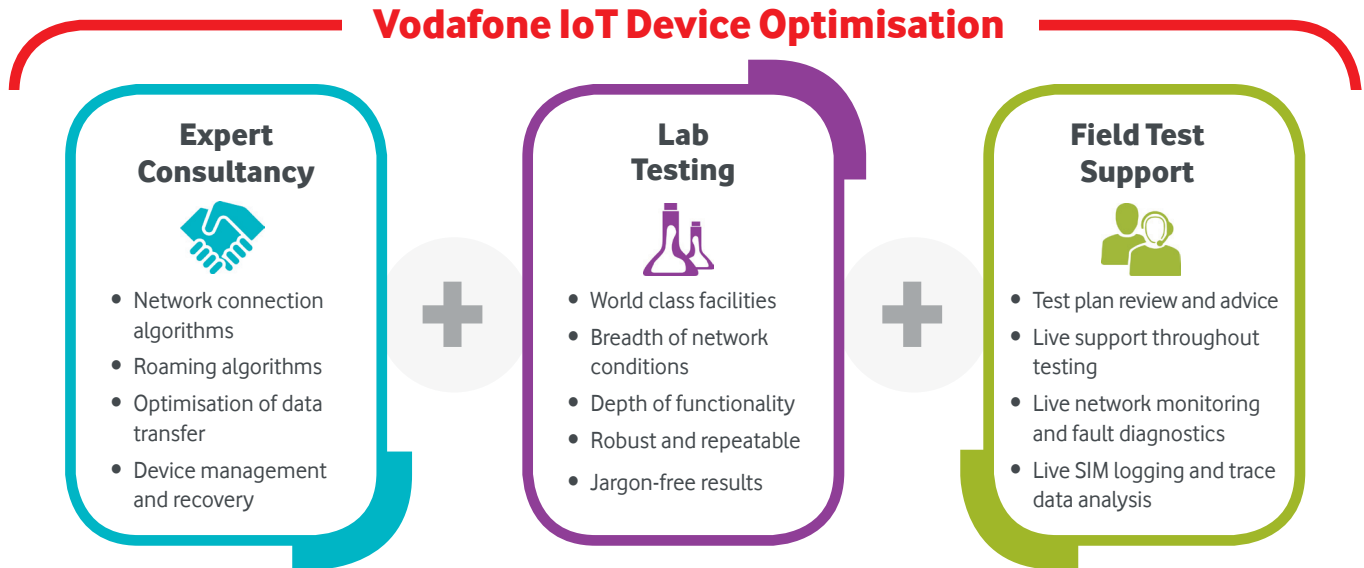

Key features and benefits

With unrivalled experience in the world of IoT our technical experts will ensure your business takes advantage of best practice connection management algorithms, world class test facilities and live field test support, enabling your development and deployment to run smoothly and your live system to deliver the performance you planned and require.

Deliverables	What it means for you?
Expert Consultancy	Our experts will help you: • Ensure devices used within your system architecture are fit for purpose • Support development of connection management algorithms for robust, distributed network intelligence in remote devices • Ensure that devices are automatically managing and organising their connection to the network
Lab Testing	• World-class test facilities at the Vodafone Innovation Park in Düsseldorf • Robust and repeatable testing environment, incorporating many different global networks and conditions • Ensuring that you can perfect your solution in a known environment prior to field testing
Field Test Support	• Significant savings of time and cost in field testing by taking our staged approach • Support in developing an efficient field test plan for your use cases • Live support during your field tests offers rapid problem resolution to complete your tests in the allocated timeframe

Why Vodafone?

Vodafone has more than 20 years' experience in the IoT arena with more than 1,400 dedicated IoT experts.

We bring unrivalled capabilities together as one of the world's largest mobile networks with outstanding customer experience and a long track record of success with more than 20 million IoT connections deployed.

Our customers are confidently connected, receiving unmatched services, experience and benefit from proven expertise.

Vodafone will enable you to harness the full potential of IoT technology with a range of professional services and keep your organisation ahead of the game.

Next steps

To discover more about how IoT Device Optimisation from Vodafone can help your organisation optimise your IoT solutions effectively and affordably, visit vodafone.com/iot or contact iot@vodafone.com.